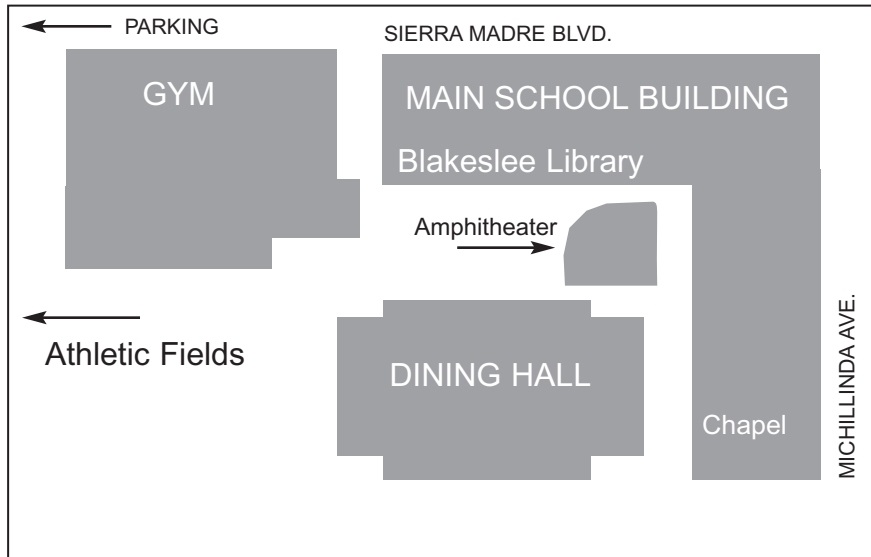

LA SALLE HIGH SCHOOL
3880 East Sierra Madre Boulevard
Pasadena, California 91107
Telephone 626.696.4312

Local Directions

Traveling **East** on 210 freeway, exit Michillinda / Rosemead North off-ramp. Turn left at first signal onto Colorado Boulevard and proceed one block to Michillinda Avenue. Turn left and proceed (North) to La Salle.

Traveling **West** on 210 Freeway, exit Michillinda / Rosemead North off-ramp. Turn right at the signal at the end of the off-ramp onto Foothill Boulevard. Proceed 1/2 block to Michillinda Avenue. Turn left and proceed (North) to La Salle.

PARKING is off of Sierra Madre Boulevard.